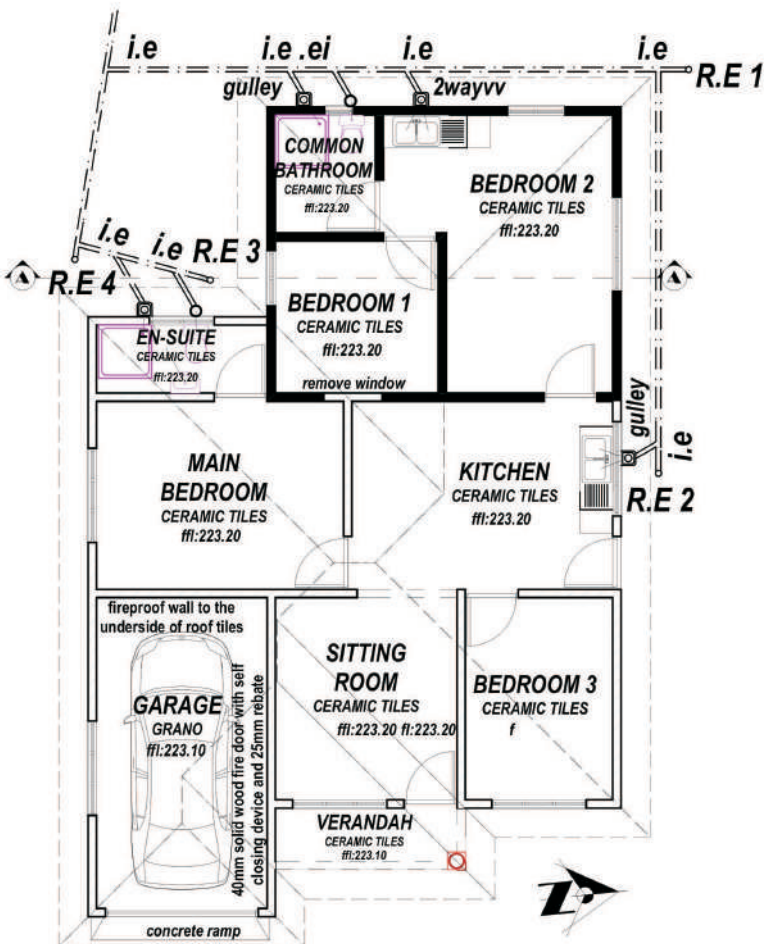

Asakhe Hardware House Plan Booklet

ASAKHE
HARDWARE

**Buy a HOUSE PLAN of your choice and
get a building estimation/Quotation
for FREE!!!**

Floor Area: 40 m²
Material Quotation: R
House Plan: R

GROUND STOREY PLAN
SCALE 1:100

Floor Area: 40 m²
Material Quotation: R
House Plan: R

Floor Area: 40 m²
Material Quotation: R
House Plan: R

GROUND STOREY PLAN
SCALE 1:100

Floor Area: 110 m²

Material Quotation: R

House Plan: R

GROUND STOREY PLAN
SCALE 1:100

Floor Area: 95 m² Material Quotation: R

House Plan: R

Floor Area: 98 m²

Material Quotation: R

House Plan: R

Floor Area: 103 m²
Material Quotation: R
House Plan: R

Floor Area: 100 m²
Material Quotation: R
House Plan: R

GROUND STOREY PLAN
SCALE 1:100

Floor Area: 90 m²

Material Quotation: R

House Plan: R

Floor Area: 77 m²
Material Quotation: R
House Plan: R

Floor Area: 80 m²
Material Quotation: R
House Plan: R

Floor Area: 80 m²
Material Quotation: R
House Plan: R