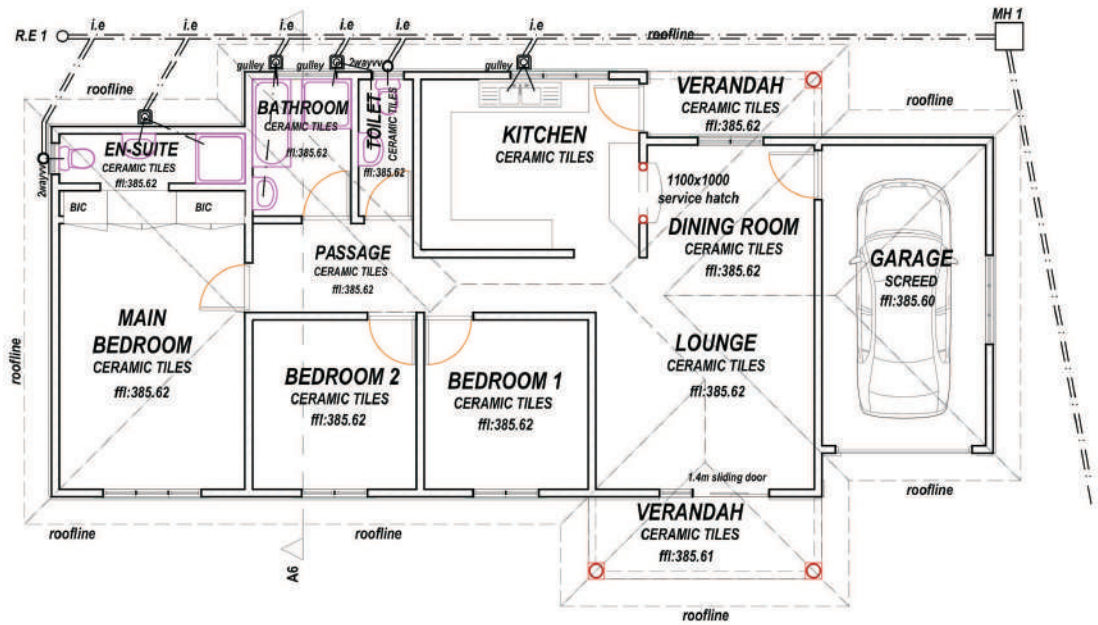

Floor Area: 110 m²
Material Quotation: R
House Plan: R

Floor Area: 130 m²
Material Quotation: R
House Plan: R

Floor Area: 150 m²
Material Quotation: R
House Plan: R

Floor Area: 145 m²
Material Quotation: R
House Plan: R

Floor Area: 178 m²

Material Quotation: R

House Plan: R

Floor Area: 118 m²

Material Quotation: R

House Plan: R

Floor Area: 110 m²

Material Quotation: R

House Plan: R

Floor Area: 130 m²

Material Quotation: R

House Plan: R

Floor Area: 277 m²

Material Quotation: R

House Plan: R

N
 FLOOR PLAN
Scale 1:100

Floor Area: 191 m²
Material Quotation: R
House Plan: R

Floor Area: 164 m²
Material Quotation: R
House Plan: R

Floor Area: 161 m²
Material Quotation: R
House Plan: R

Floor Area: 167 m²

Material Quotation: R