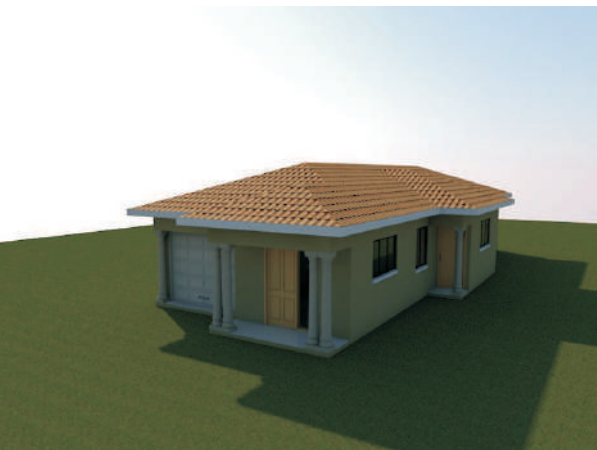

Floor Area: 120 m²
Material Quotation: R
House Plan: R