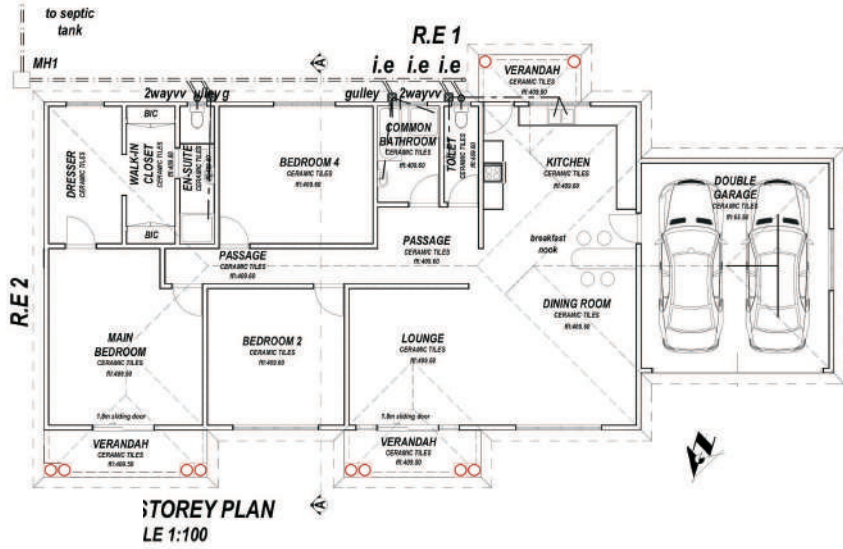

Floor Area: 40 m²
Material Quotation: R
House Plan: R

Floor Area: 40 m²
Material Quotation: R
House Plan: R

GROUND STOREY PLAN
SCALE 1:100

Floor Area: 110 m²

Material Quotation: R

House Plan: R

GROUND STOREY PLAN
SCALE 1:100

GROUND STOREY PLAN
SCALE 1:100

Floor Area: 90 m²

Material Quotation: R

House Plan: R

Floor Area: 77 m²
Material Quotation: R
House Plan: R

Floor Area: 80 m²
Material Quotation: R
House Plan: R

Floor Area: 80 m²
Material Quotation: R
House Plan: R

House Plan: R

Floor Area: 142 m²
Material Quotation: R
House Plan: R

Floor Area: 244 m²
Material Quotation: R
House Plan: R

Floor Area: 213 m²

Material Quotation: R

House Plan: R

Floor Area: 120 m²
Material Quotation: R
House Plan: R

Floor Area: 140 m²
Material Quotation: R
House Plan: R

Floor Area: 150 m²

Material Quotation: R

House Plan: R

Floor Area: 213 m²

Material Quotation: R

House Plan: R

Floor Area: 346 m²