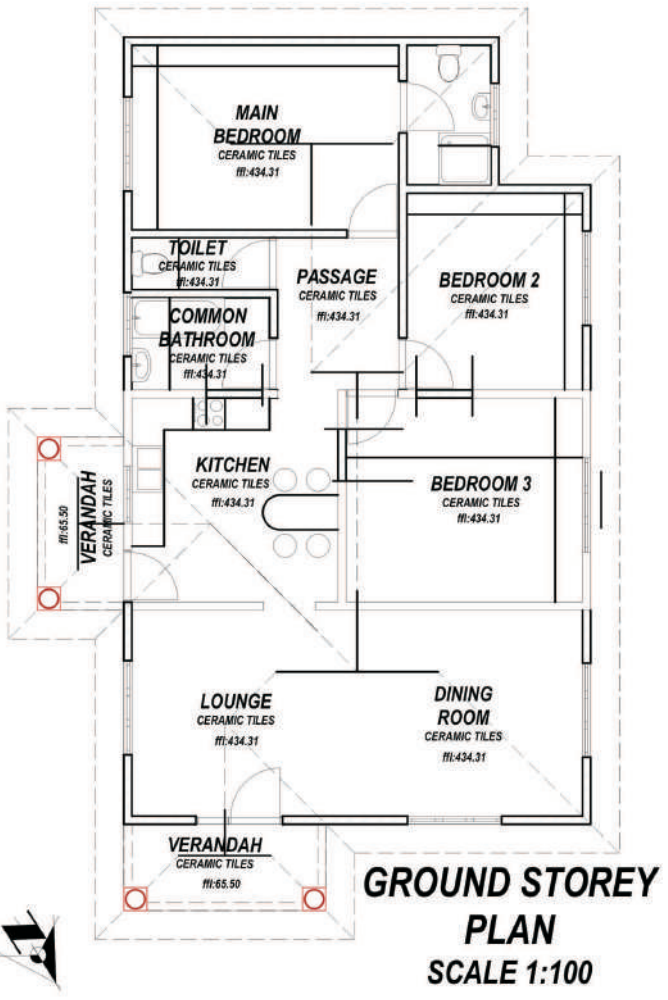

Floor Area: 40 m²
Material Quotation: R
House Plan: R

Floor Area: 40 m²
Material Quotation: R
House Plan: R

GROUND STOREY PLAN
SCALE 1:100

Floor Area: 110 m²

Material Quotation: R

House Plan: R

GROUND STOREY PLAN
SCALE 1:100

Floor Area: 110 m²
Material Quotation: R
House Plan: R

Floor Area: 130 m²
Material Quotation: R
House Plan: R

Floor Area: 150 m²
Material Quotation: R
House Plan: R

Floor Area: 145 m²
Material Quotation: R
House Plan: R

Floor Area: 178 m²

Material Quotation: R

House Plan: R

Floor Area: 118 m²

Material Quotation: R

House Plan: R

Floor Area: 110 m²

Material Quotation: R

House Plan: R

Floor Area: 130 m²

Material Quotation: R

House Plan: R

Floor Area: 277 m²

Material Quotation: R

House Plan: R

N
 FLOOR PLAN
Scale 1:100