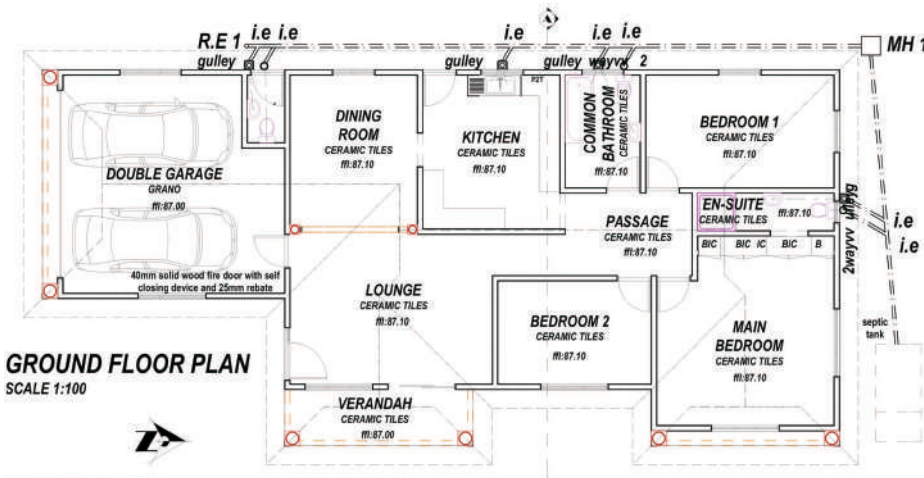

Asakhe Hardware House Plan Booklet

ASAKHE
HARDWARE

**Buy a HOUSE PLAN of your choice and
get a building estimation/Quotation
for FREE!!!**

Floor Area: 40 m²
Material Quotation: R
House Plan: R

GROUND STOREY PLAN
SCALE 1:100

Floor Area: 40 m²
Material Quotation: R
House Plan: R

Floor Area: 40 m²
Material Quotation: R
House Plan: R

GROUND STOREY PLAN
SCALE 1:100

Floor Area: 110 m²

Material Quotation: R

House Plan: R

GROUND STOREY PLAN
SCALE 1:100

Floor Area: 95 m² Material Quotation: R

House Plan: R

Floor Area: 98 m²

Material Quotation: R

House Plan: R

Floor Area: 103 m²
Material Quotation: R
House Plan: R

Floor Area: 100 m²
Material Quotation: R
House Plan: R

GROUND STOREY PLAN
SCALE 1:100

Floor Area: 90 m²

Material Quotation: R

House Plan: R

Floor Area: 77 m²
Material Quotation: R
House Plan: R

Floor Area: 80 m²
Material Quotation: R
House Plan: R

Floor Area: 80 m²
Material Quotation: R
House Plan: R