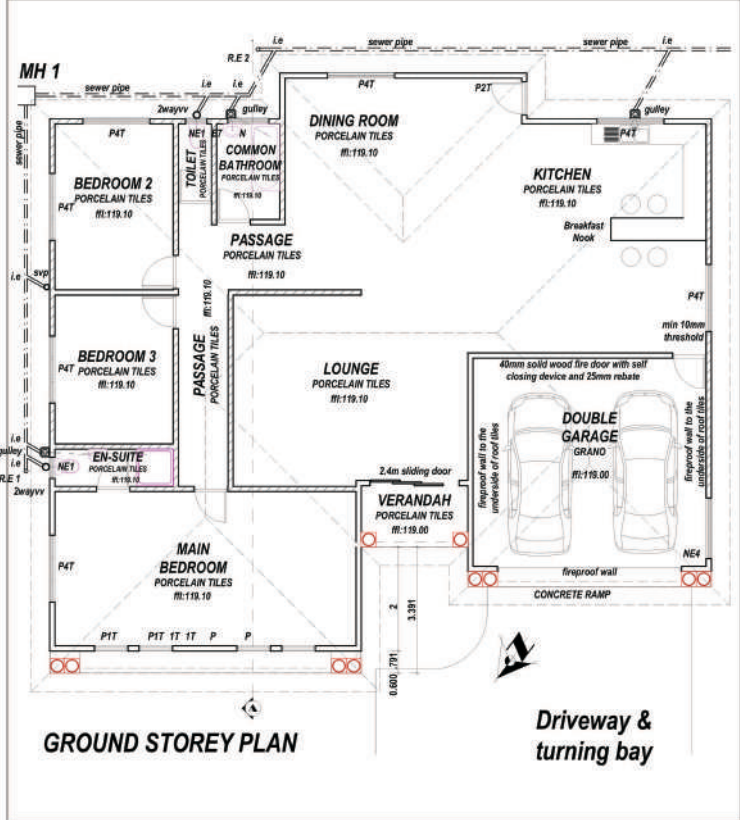

Floor Area: 40 m²
Material Quotation: R
House Plan: R

Floor Area: 40 m²
Material Quotation: R
House Plan: R

GROUND STOREY PLAN
SCALE 1:100

Floor Area: 110 m²

Material Quotation: R

House Plan: R

GROUND STOREY PLAN
SCALE 1:100

GROUND STOREY PLAN
SCALE 1:100

Floor Area: 90 m²

Material Quotation: R

House Plan: R

Floor Area: 77 m²
Material Quotation: R
House Plan: R

Floor Area: 80 m²
Material Quotation: R
House Plan: R

Floor Area: 80 m²
Material Quotation: R
House Plan: R

Floor Area: 191 m²
Material Quotation: R
House Plan: R

Floor Area: 164 m²
Material Quotation: R
House Plan: R

Floor Area: 161 m²
Material Quotation: R
House Plan: R

Floor Area: 167 m²

Material Quotation: R

House Plan: R

Floor Area: 142 m²
Material Quotation: R
House Plan: R

Floor Area: 244 m²
Material Quotation: R
House Plan: R

Floor Area: 213 m²

Material Quotation: R

House Plan: R

Floor Area: 120 m²
Material Quotation: R
House Plan: R