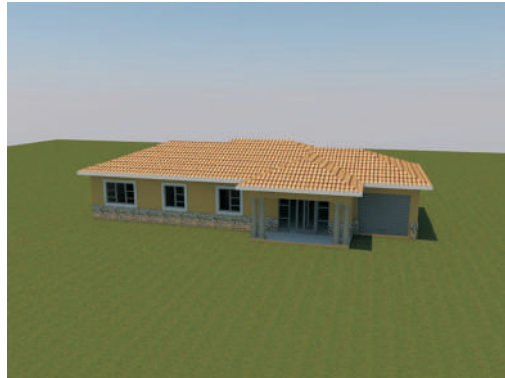

Floor Area: 130 m²

Material Quotation: R

House Plan: R