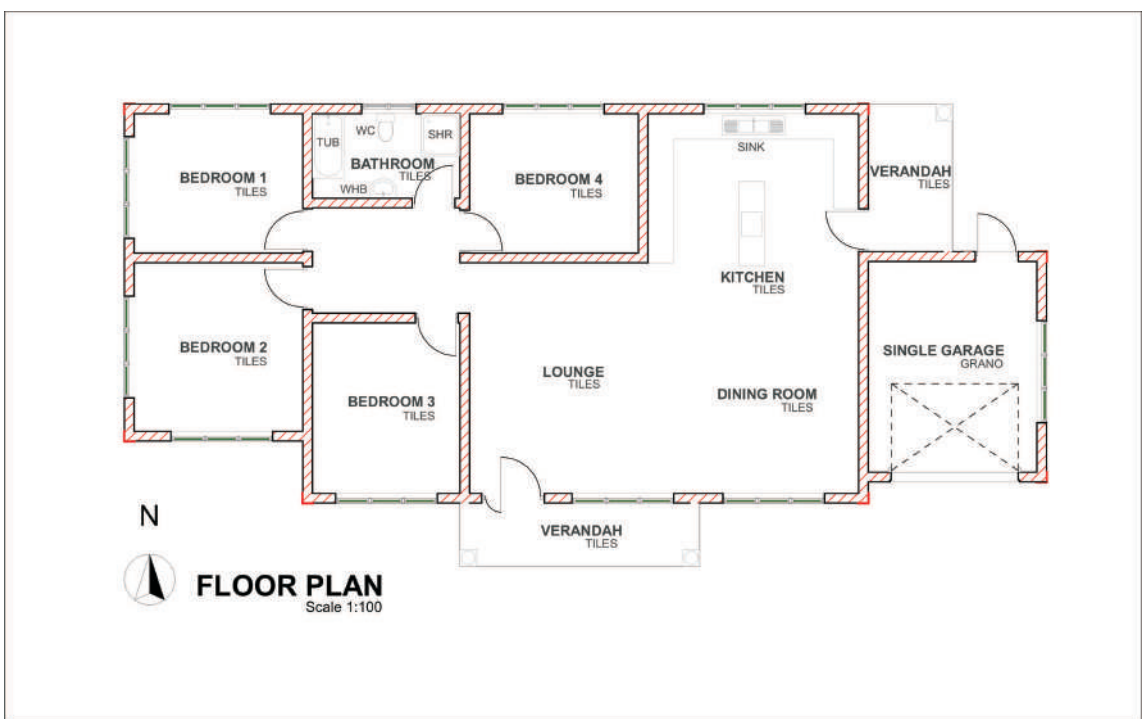

House Plan: R

Floor Area: 130 m²

Material Quotation: R

House Plan: R

Floor Area: 277 m²

Material Quotation: R

House Plan: R

N
 FLOOR PLAN
Scale 1:100

Floor Area: 191 m²
Material Quotation: R
House Plan: R

Floor Area: 164 m²
Material Quotation: R
House Plan: R

Floor Area: 161 m²
Material Quotation: R
House Plan: R

Floor Area: 167 m²

Material Quotation: R

House Plan: R

Floor Area: 142 m²
Material Quotation: R
House Plan: R

Floor Area: 244 m²
Material Quotation: R
House Plan: R

Floor Area: 213 m²

Material Quotation: R

House Plan: R

Floor Area: 120 m²
Material Quotation: R
House Plan: R

Floor Area: 140 m²
Material Quotation: R
House Plan: R

Floor Area: 150 m²

Material Quotation: R

House Plan: R

Floor Area: 213 m²

Material Quotation: R

House Plan: R

Floor Area: 346 m²