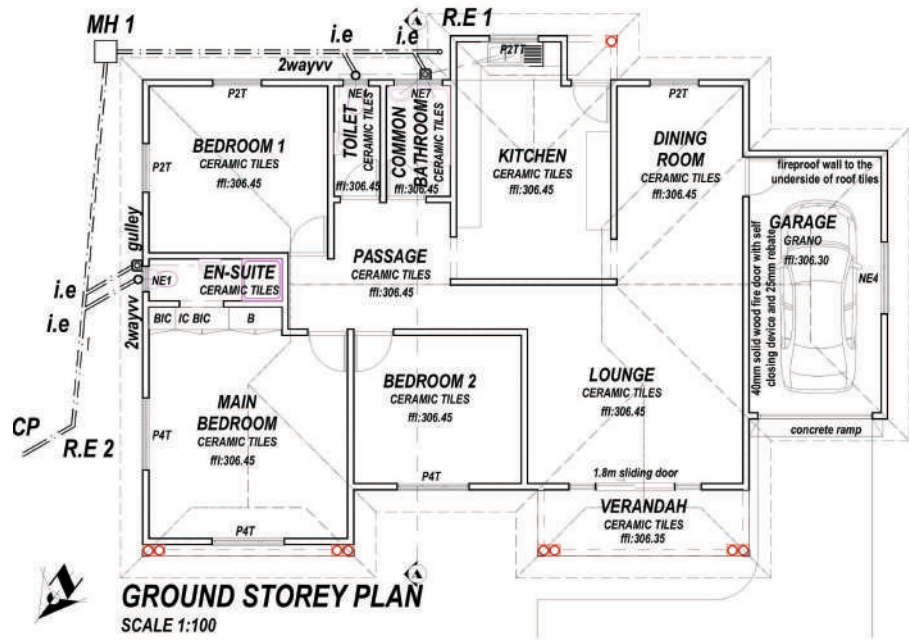

Floor Area: 40 m²
Material Quotation: R
House Plan: R

Floor Area: 40 m²
Material Quotation: R
House Plan: R

GROUND STOREY PLAN
SCALE 1:100

Floor Area: 110 m²

Material Quotation: R

House Plan: R

GROUND STOREY PLAN
SCALE 1:100

Floor Area: 178 m²

Material Quotation: R

House Plan: R

Floor Area: 118 m²

Material Quotation: R

House Plan: R

Floor Area: 110 m²

Material Quotation: R

House Plan: R

Floor Area: 130 m²

Material Quotation: R

House Plan: R

Floor Area: 277 m²

Material Quotation: R

House Plan: R

N
 FLOOR PLAN
Scale 1:100

Floor Area: 191 m²
Material Quotation: R
House Plan: R

Floor Area: 164 m²
Material Quotation: R
House Plan: R

Floor Area: 161 m²
Material Quotation: R
House Plan: R

Floor Area: 167 m²

Material Quotation: R