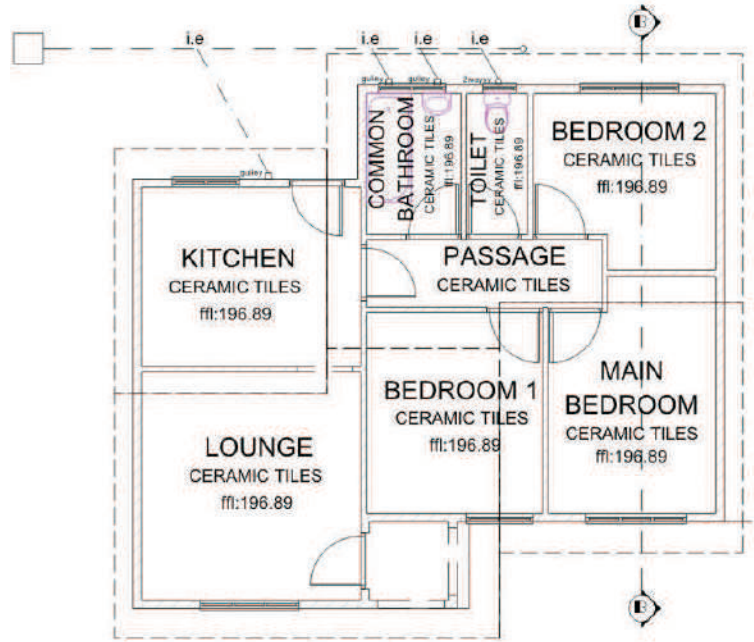

GROUND STOREY PLAN
SCALE 1:100

Floor Area: 90 m²

Material Quotation: R

House Plan: R

Floor Area: 77 m²
Material Quotation: R
House Plan: R

Floor Area: 80 m²
Material Quotation: R
House Plan: R

Floor Area: 80 m²
Material Quotation: R
House Plan: R

Floor Area: 93 m²
Material Quotation: R
House Plan: R

Floor Area: 100 m²
Material Quotation: R
House Plan: R

Floor Area: 88 m²
Material Quotation: R
House Plan: R

Floor Area: 90 m²
Material Quotation: R
House Plan: R

Floor Area: 110 m²
Material Quotation: R
House Plan: R

Floor Area: 130 m²
Material Quotation: R
House Plan: R

Floor Area: 150 m²
Material Quotation: R
House Plan: R

Floor Area: 145 m²
Material Quotation: R
House Plan: R

Floor Area: 178 m²

Material Quotation: R

House Plan: R

Floor Area: 118 m²

Material Quotation: R

House Plan: R

Floor Area: 110 m²

Material Quotation: R