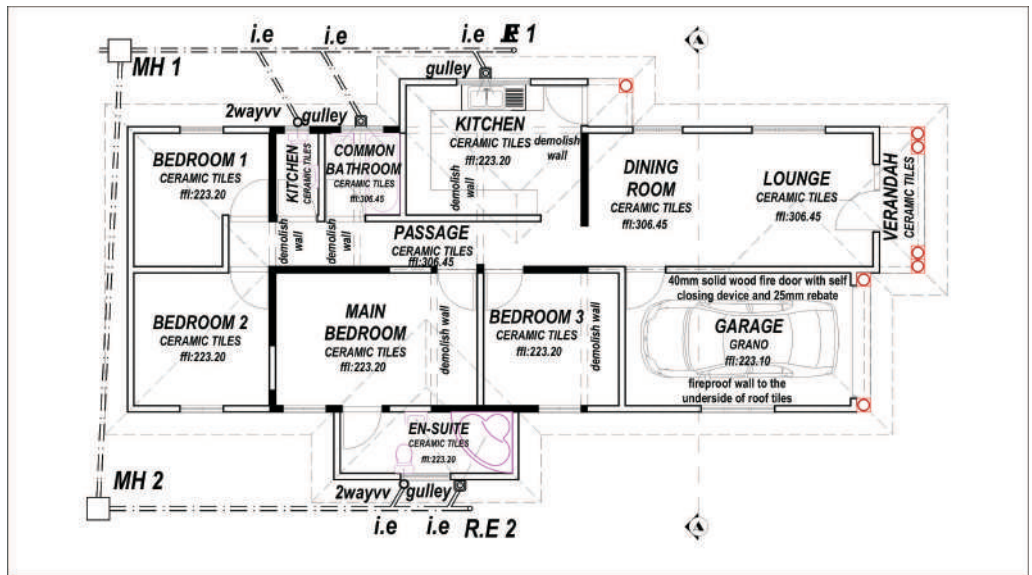

Floor Area: 40 m²
Material Quotation: R
House Plan: R

Floor Area: 40 m²
Material Quotation: R
House Plan: R

GROUND STOREY PLAN
SCALE 1:100

Floor Area: 110 m²

Material Quotation: R

House Plan: R

GROUND STOREY PLAN
SCALE 1:100

Floor Area: 178 m²

Material Quotation: R

House Plan: R

Floor Area: 118 m²

Material Quotation: R

House Plan: R

Floor Area: 110 m²

Material Quotation: R

Floor Area: 191 m²
Material Quotation: R
House Plan: R

Floor Area: 164 m²
Material Quotation: R
House Plan: R

Floor Area: 161 m²
Material Quotation: R
House Plan: R

Floor Area: 167 m²

Material Quotation: R

House Plan: R

Floor Area: 142 m²
Material Quotation: R
House Plan: R

Floor Area: 244 m²
Material Quotation: R
House Plan: R

Floor Area: 213 m²

Material Quotation: R

House Plan: R

Floor Area: 120 m²
Material Quotation: R
House Plan: R