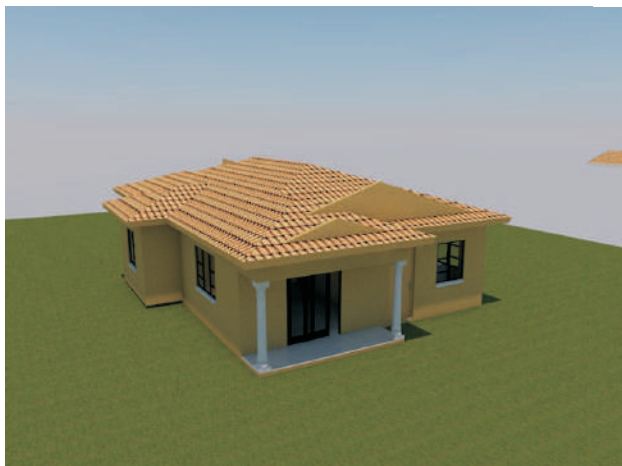

Floor Area: 110 m²

Material Quotation: R

House Plan: R