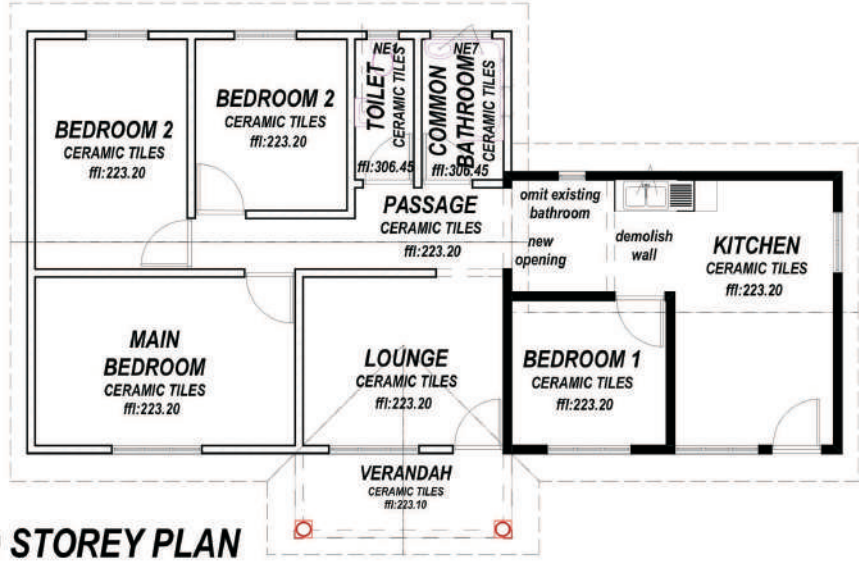

Floor Area: 100 m²
Material Quotation: R
House Plan: R

GROUND STOREY PLAN
SCALE 1:100