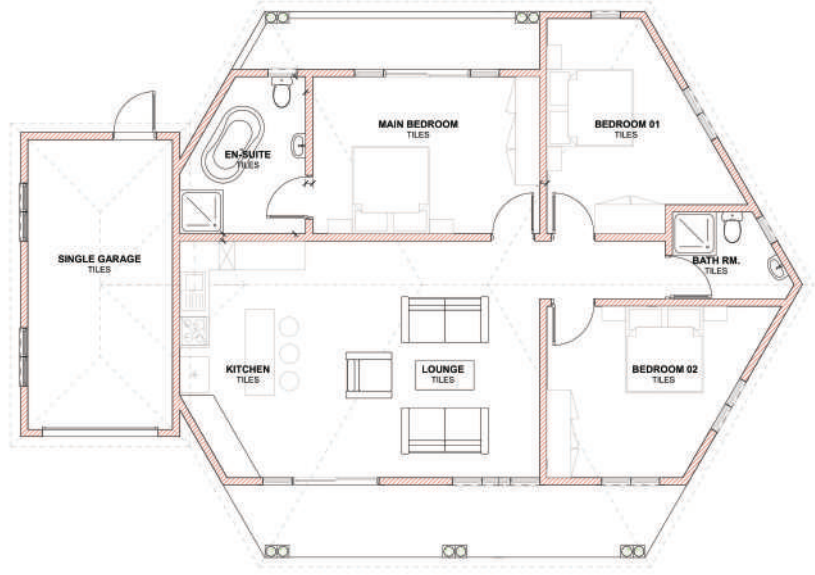

GROUND STOREY PLAN
SCALE 1:100

Floor Area: 90 m²

Material Quotation: R

House Plan: R

Floor Area: 77 m²
Material Quotation: R
House Plan: R

Floor Area: 80 m²
Material Quotation: R
House Plan: R

Floor Area: 80 m²
Material Quotation: R
House Plan: R

Floor Area: 93 m²
Material Quotation: R
House Plan: R

Floor Area: 100 m²
Material Quotation: R
House Plan: R

Floor Area: 88 m²
Material Quotation: R
House Plan: R

Floor Area: 90 m²
Material Quotation: R
House Plan: R

Floor Area: 110 m²
Material Quotation: R
House Plan: R

Floor Area: 130 m²
Material Quotation: R
House Plan: R

Floor Area: 150 m²
Material Quotation: R
House Plan: R

Floor Area: 145 m²
Material Quotation: R
House Plan: R

Floor Area: 178 m²

Material Quotation: R

House Plan: R

Floor Area: 118 m²

Material Quotation: R

House Plan: R

Floor Area: 110 m²

Material Quotation: R