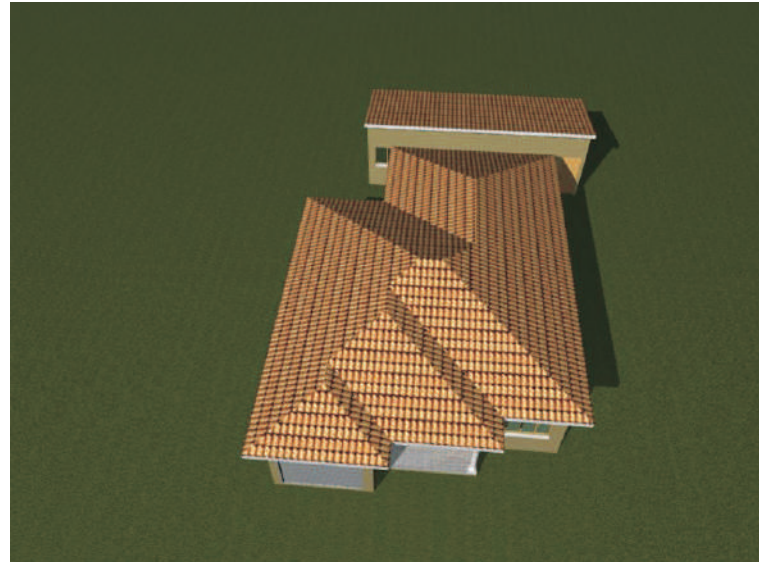

Asakhe Hardware House Plan Booklet

ASAKHE
HARDWARE

**Buy a HOUSE PLAN of your choice and
get a building estimation/Quotation
for FREE!!!**

Floor Area: 40 m²
Material Quotation: R
House Plan: R

GROUND STOREY PLAN
SCALE 1:100

Floor Area: 40 m²
Material Quotation: R
House Plan: R

Floor Area: 40 m²
Material Quotation: R
House Plan: R

GROUND STOREY PLAN
SCALE 1:100

Floor Area: 110 m²

Material Quotation: R

House Plan: R

GROUND STOREY PLAN
SCALE 1:100