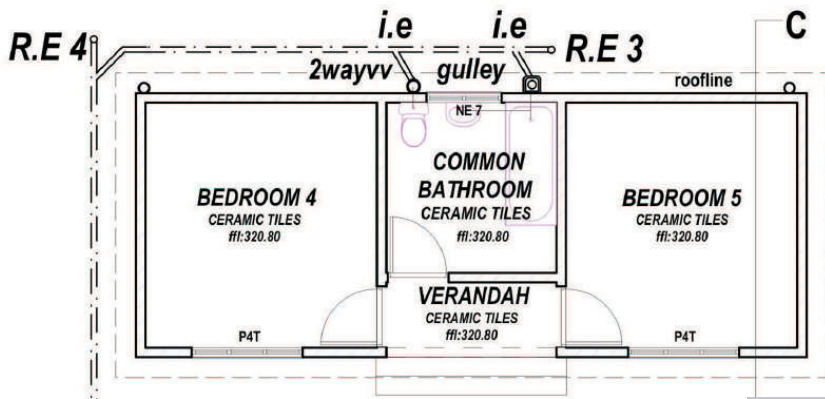

Asakhe Hardware House Plan Booklet

ASAKHE
HARDWARE

**Buy a HOUSE PLAN of your choice and
get a building estimation/Quotation
for FREE!!!**

Floor Area: 40 m²
Material Quotation: R
House Plan: R

GROUND STOREY PLAN
SCALE 1:100

Floor Area: 40 m²
Material Quotation: R
House Plan: R

Floor Area: 40 m²
Material Quotation: R
House Plan: R

GROUND STOREY PLAN
SCALE 1:100

Floor Area: 110 m²

Material Quotation: R

House Plan: R

GROUND STOREY PLAN
SCALE 1:100

Floor Area: 95 m² Material Quotation: R

House Plan: R

Floor Area: 98 m²

Material Quotation: R

House Plan: R

Floor Area: 103 m²
Material Quotation: R
House Plan: R

Floor Area: 100 m²
Material Quotation: R
House Plan: R

House Plan: R

Floor Area: 142 m²
Material Quotation: R
House Plan: R

Floor Area: 244 m²
Material Quotation: R
House Plan: R

Floor Area: 213 m²

Material Quotation: R

House Plan: R

Floor Area: 120 m²
Material Quotation: R
House Plan: R