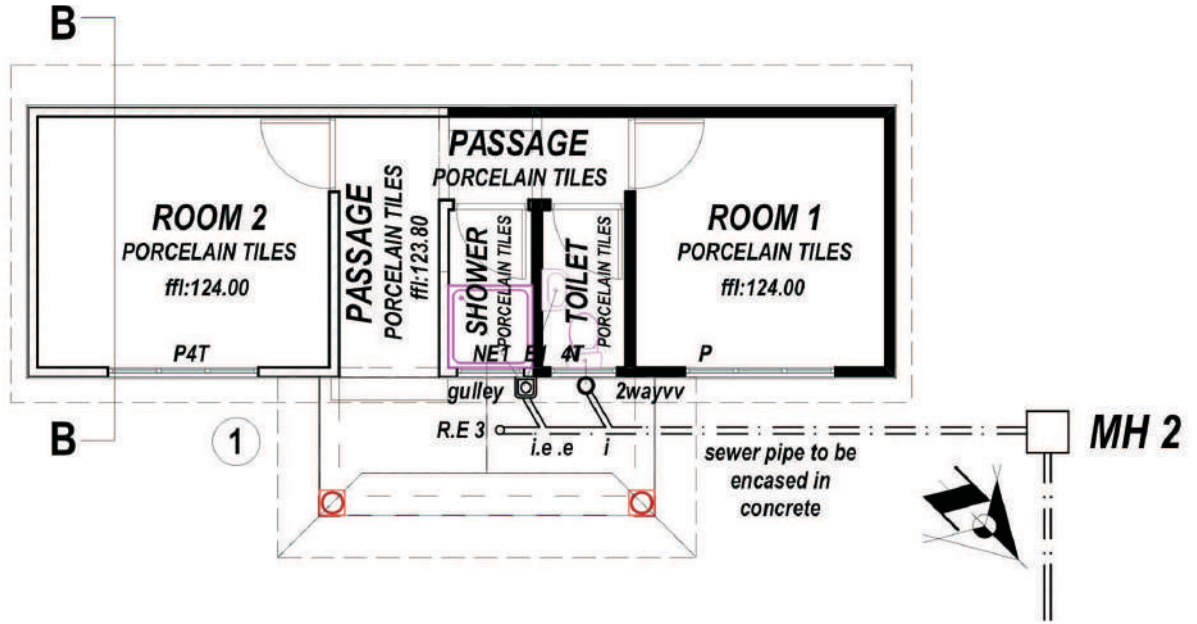

Asakhe Hardware House Plan Booklet

ASAKHE
HARDWARE

**Buy a HOUSE PLAN of your choice and
get a building estimation/Quotation
for FREE!!!**

Floor Area: 40 m²
Material Quotation: R
House Plan: R

GROUND STOREY PLAN
SCALE 1:100

Floor Area: 40 m²
Material Quotation: R
House Plan: R

Floor Area: 40 m²
Material Quotation: R
House Plan: R

GROUND STOREY PLAN
SCALE 1:100

Floor Area: 110 m²

Material Quotation: R

House Plan: R

GROUND STOREY PLAN
SCALE 1:100

Floor Area: 95 m² Material Quotation: R

House Plan: R

Floor Area: 98 m²

Material Quotation: R

House Plan: R

Floor Area: 103 m²
Material Quotation: R
House Plan: R

Floor Area: 100 m²
Material Quotation: R
House Plan: R

GROUND STOREY PLAN
SCALE 1:100

Floor Area: 90 m²

Material Quotation: R

House Plan: R

Floor Area: 77 m²
Material Quotation: R
House Plan: R

Floor Area: 80 m²
Material Quotation: R
House Plan: R

Floor Area: 80 m²
Material Quotation: R
House Plan: R