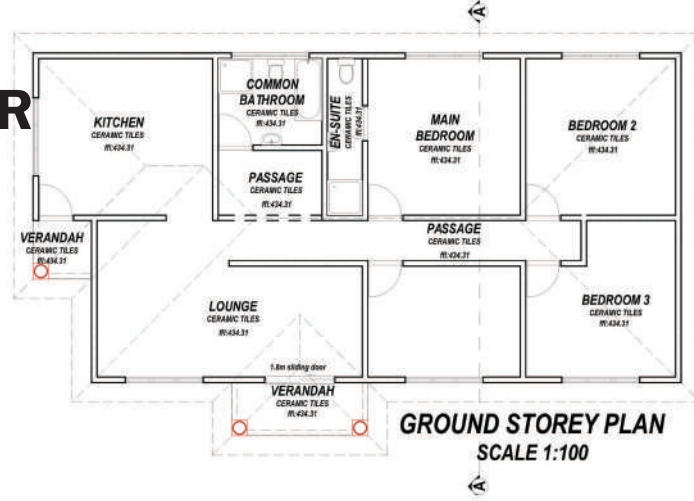

Floor Area: 40 m²
Material Quotation: R
House Plan: R

Floor Area: 40 m²
Material Quotation: R
House Plan: R

GROUND STOREY PLAN
SCALE 1:100

Floor Area: 110 m²

Material Quotation: R

House Plan: R

GROUND STOREY PLAN
SCALE 1:100

House Plan: R

Floor Area: 130 m²

Material Quotation: R

House Plan: R

Floor Area: 277 m²

Material Quotation: R

House Plan: R

N
 FLOOR PLAN
Scale 1:100

Floor Area: 191 m²
Material Quotation: R
House Plan: R

Floor Area: 164 m²
Material Quotation: R
House Plan: R

Floor Area: 161 m²
Material Quotation: R
House Plan: R

Floor Area: 167 m²

Material Quotation: R

House Plan: R

Floor Area: 142 m²
Material Quotation: R
House Plan: R

Floor Area: 244 m²
Material Quotation: R
House Plan: R

Floor Area: 213 m²

Material Quotation: R

House Plan: R

Floor Area: 120 m²
Material Quotation: R
House Plan: R