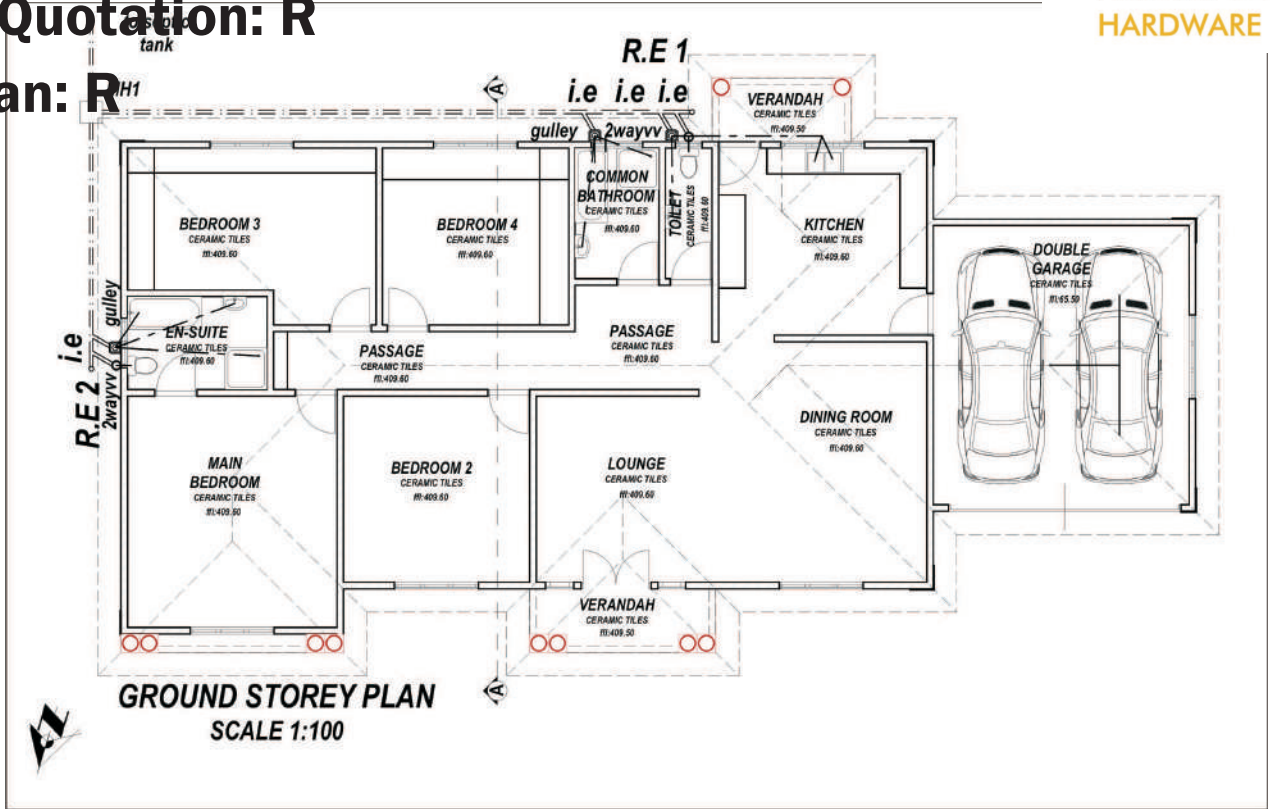

Floor Area: 40 m²
Material Quotation: R
House Plan: R

Floor Area: 40 m²
Material Quotation: R
House Plan: R

GROUND STOREY PLAN
SCALE 1:100

Floor Area: 110 m²

Material Quotation: R

House Plan: R

GROUND STOREY PLAN
SCALE 1:100

GROUND STOREY PLAN
SCALE 1:100

Floor Area: 90 m²

Material Quotation: R

House Plan: R

Floor Area: 77 m²
Material Quotation: R
House Plan: R

Floor Area: 80 m²
Material Quotation: R
House Plan: R

Floor Area: 80 m²
Material Quotation: R
House Plan: R

Floor Area: 140 m²
Material Quotation: R
House Plan: R

Floor Area: 150 m²

Material Quotation: R

House Plan: R

Floor Area: 213 m²

Material Quotation: R

House Plan: R

Floor Area: 346 m²

Material Quotation: R

House Plan: R

**ASAKHE
HARDWARE**

Floor Area: 313 m²

Material Quotation: R

House Plan: R