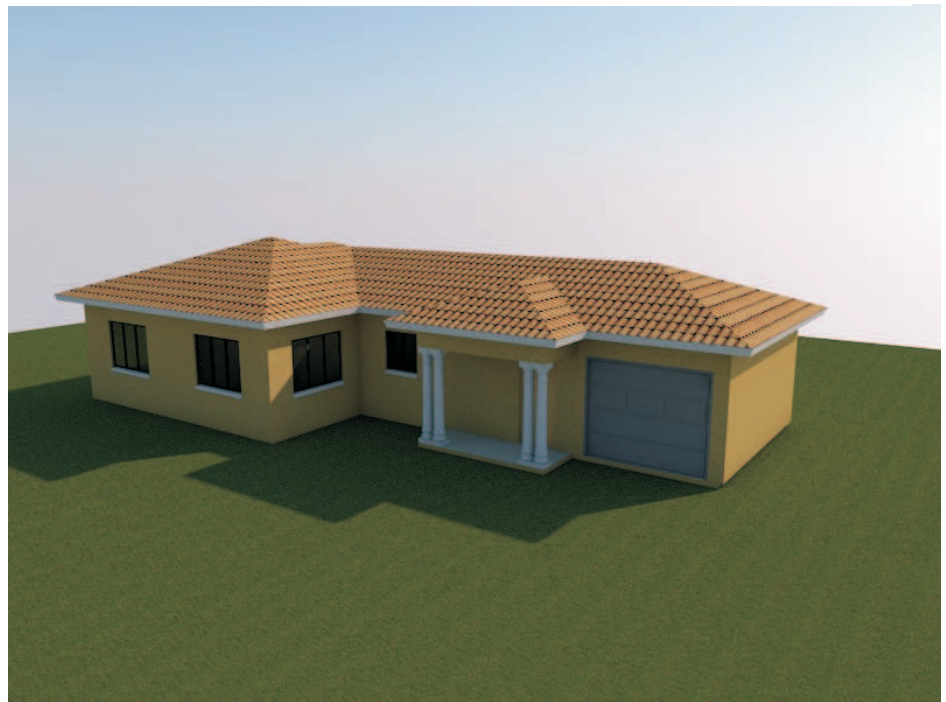

Floor Area: 103 m²
Material Quotation: R
House Plan: R