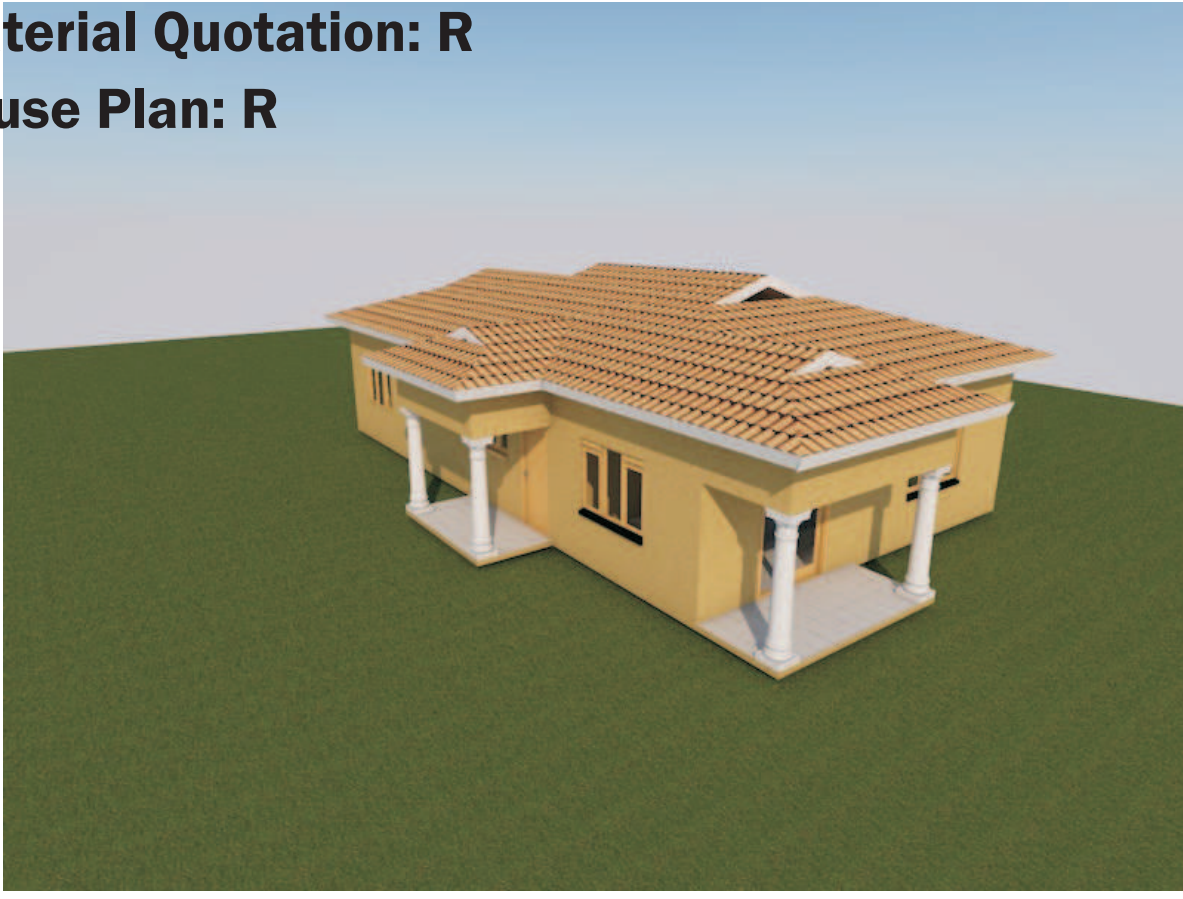

Floor Area: 118 m²

Material Quotation: R

House Plan: R