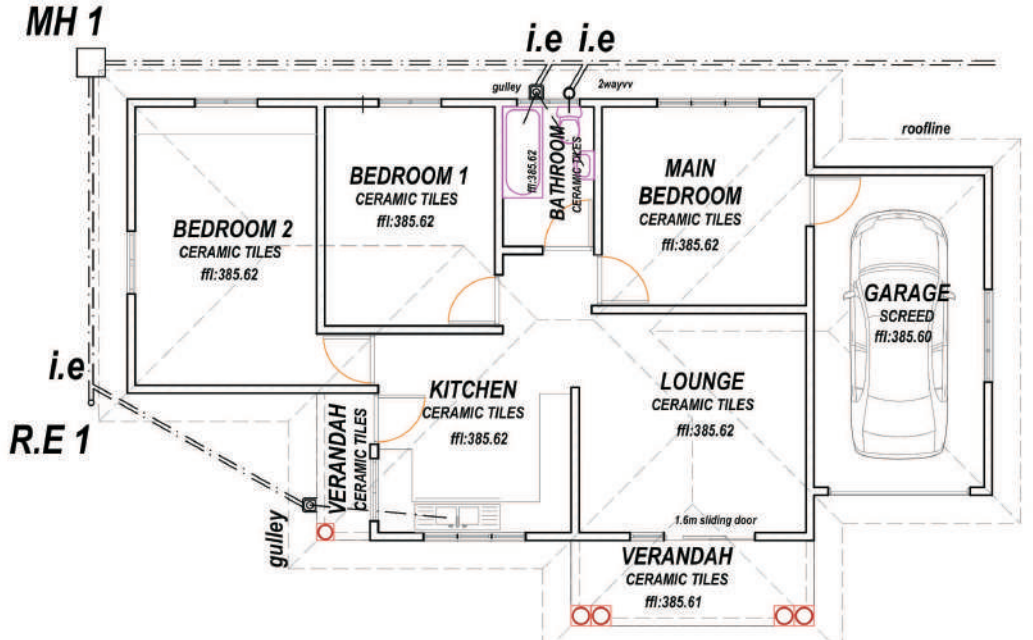

Floor Area: 110 m²
Material Quotation: R
House Plan: R