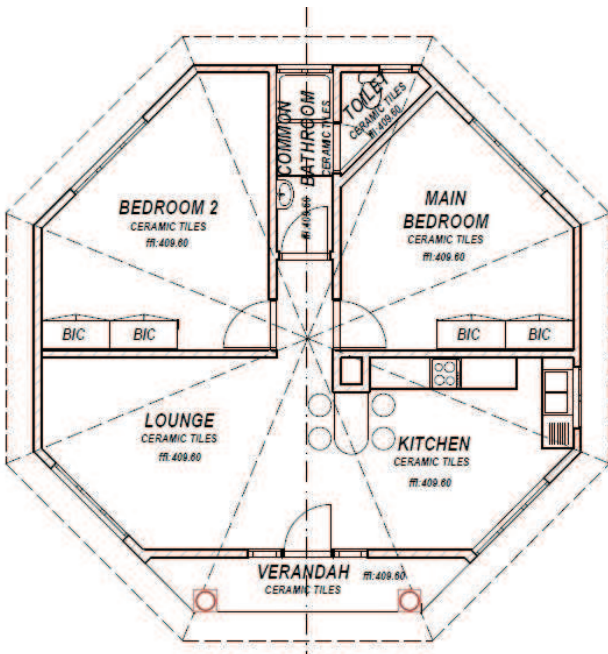

Floor Area: 77 m²
Material Quotation: R
House Plan: R