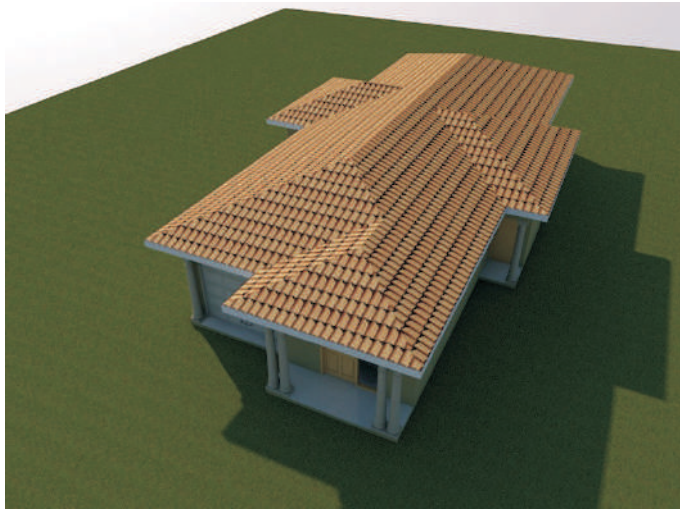

Floor Area: 120 m²
Material Quotation: R
House Plan: R