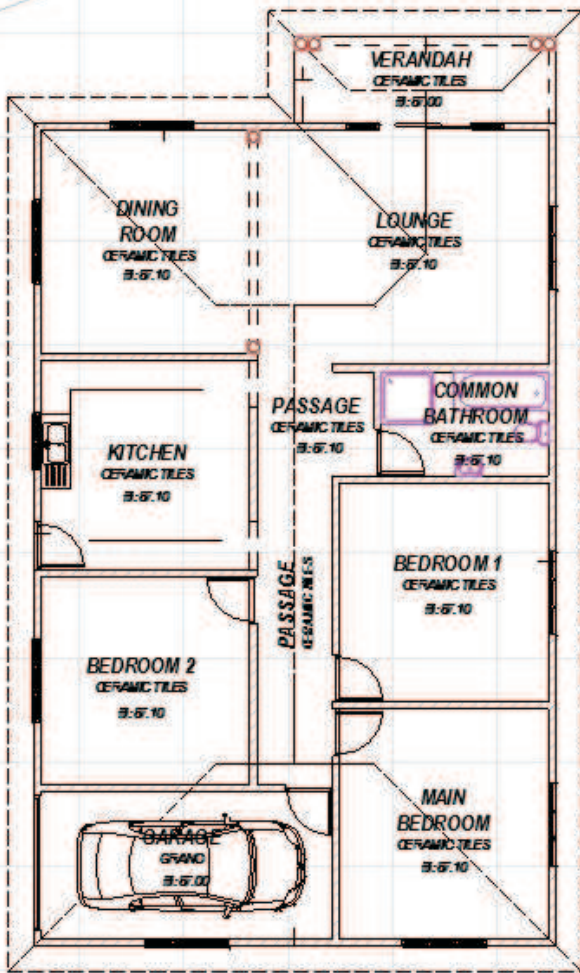

Floor Area: 40 m²
Material Quotation: R
House Plan: R

Floor Area: 40 m²
Material Quotation: R
House Plan: R

GROUND STOREY PLAN
SCALE 1:100

Floor Area: 110 m²

Material Quotation: R

House Plan: R

GROUND STOREY PLAN
SCALE 1:100

House Plan: R

Floor Area: 130 m²

Material Quotation: R

House Plan: R

Floor Area: 277 m²

Material Quotation: R

House Plan: R

N
 FLOOR PLAN
Scale 1:100

Floor Area: 191 m²
Material Quotation: R
House Plan: R

Floor Area: 164 m²
Material Quotation: R
House Plan: R

Floor Area: 161 m²
Material Quotation: R
House Plan: R

Floor Area: 167 m²

Material Quotation: R

House Plan: R

Floor Area: 142 m²
Material Quotation: R
House Plan: R

Floor Area: 244 m²
Material Quotation: R
House Plan: R

Floor Area: 213 m²

Material Quotation: R

House Plan: R

Floor Area: 120 m²
Material Quotation: R
House Plan: R