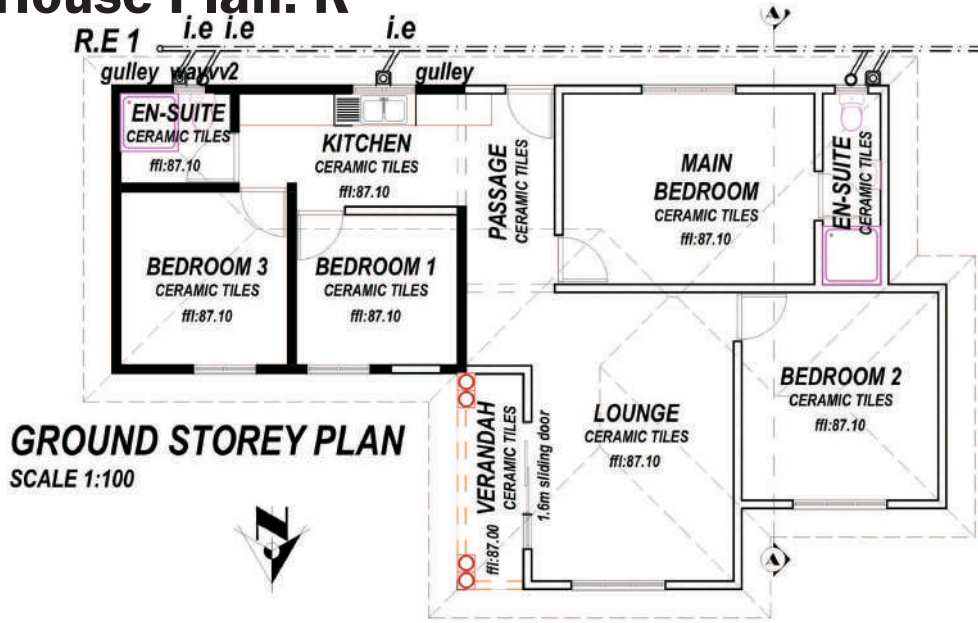

Asakhe Hardware House Plan Booklet

ASAKHE
HARDWARE

**Buy a HOUSE PLAN of your choice and
get a building estimation/Quotation
for FREE!!!**

Floor Area: 40 m²
Material Quotation: R
House Plan: R

GROUND STOREY PLAN
SCALE 1:100

Floor Area: 40 m²
Material Quotation: R
House Plan: R

Floor Area: 40 m²
Material Quotation: R
House Plan: R

GROUND STOREY PLAN
SCALE 1:100

Floor Area: 110 m²

Material Quotation: R

House Plan: R

GROUND STOREY PLAN
SCALE 1:100

Floor Area: 95 m² Material Quotation: R

House Plan: R

Floor Area: 98 m²

Material Quotation: R

House Plan: R

Floor Area: 103 m²
Material Quotation: R
House Plan: R

Floor Area: 100 m²
Material Quotation: R
House Plan: R

GROUND STOREY PLAN
SCALE 1:100

Floor Area: 90 m²

Material Quotation: R

House Plan: R

Floor Area: 77 m²
Material Quotation: R
House Plan: R

Floor Area: 80 m²
Material Quotation: R
House Plan: R

Floor Area: 80 m²
Material Quotation: R
House Plan: R