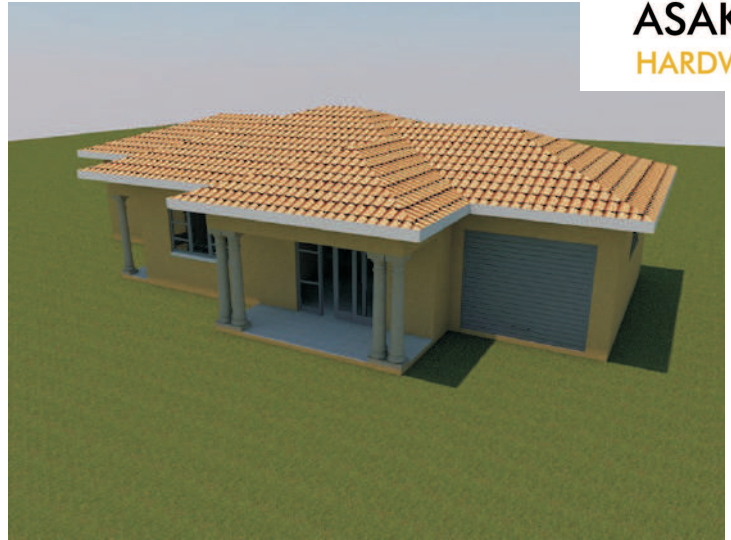

Floor Area: 110 m²
Material Quotation: R
House Plan: R