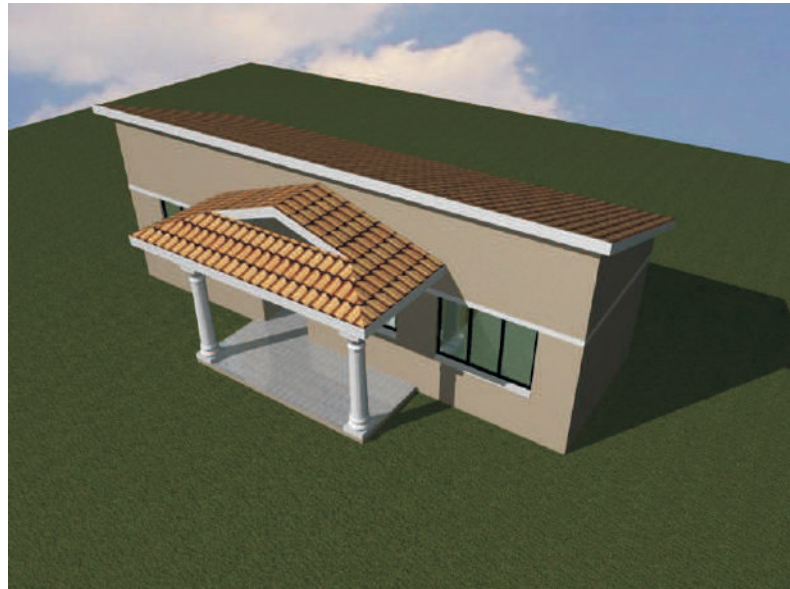

Asakhe Hardware House Plan Booklet

ASAKHE
HARDWARE

**Buy a HOUSE PLAN of your choice and
get a building estimation/Quotation
for FREE!!!**

Floor Area: 40 m²
Material Quotation: R
House Plan: R

GROUND STOREY PLAN
SCALE 1:100