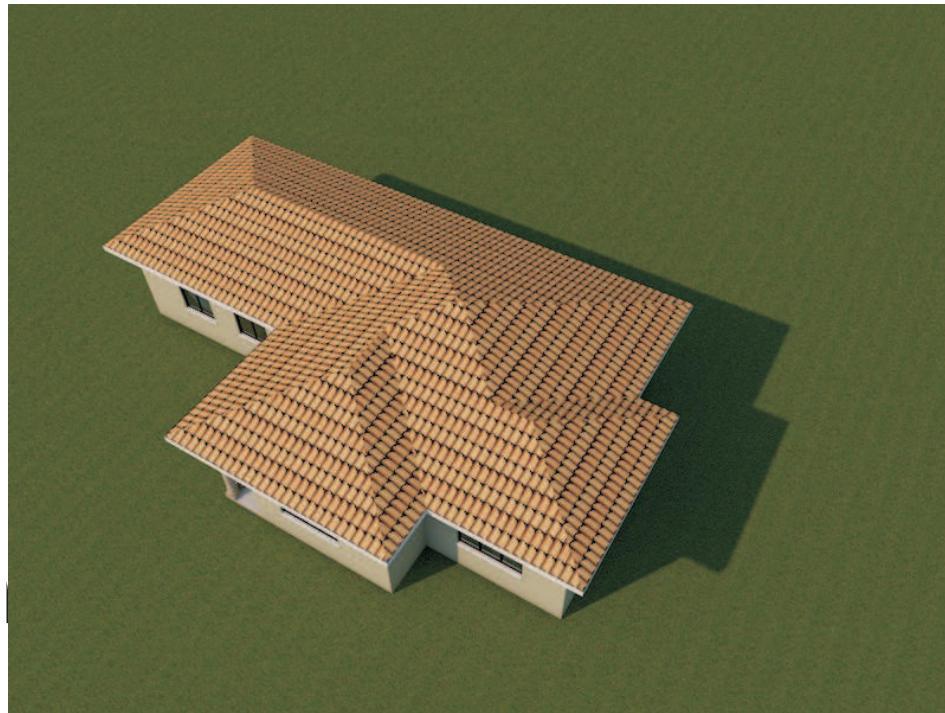

Floor Area: 95 m² Material Quotation: R

House Plan: R