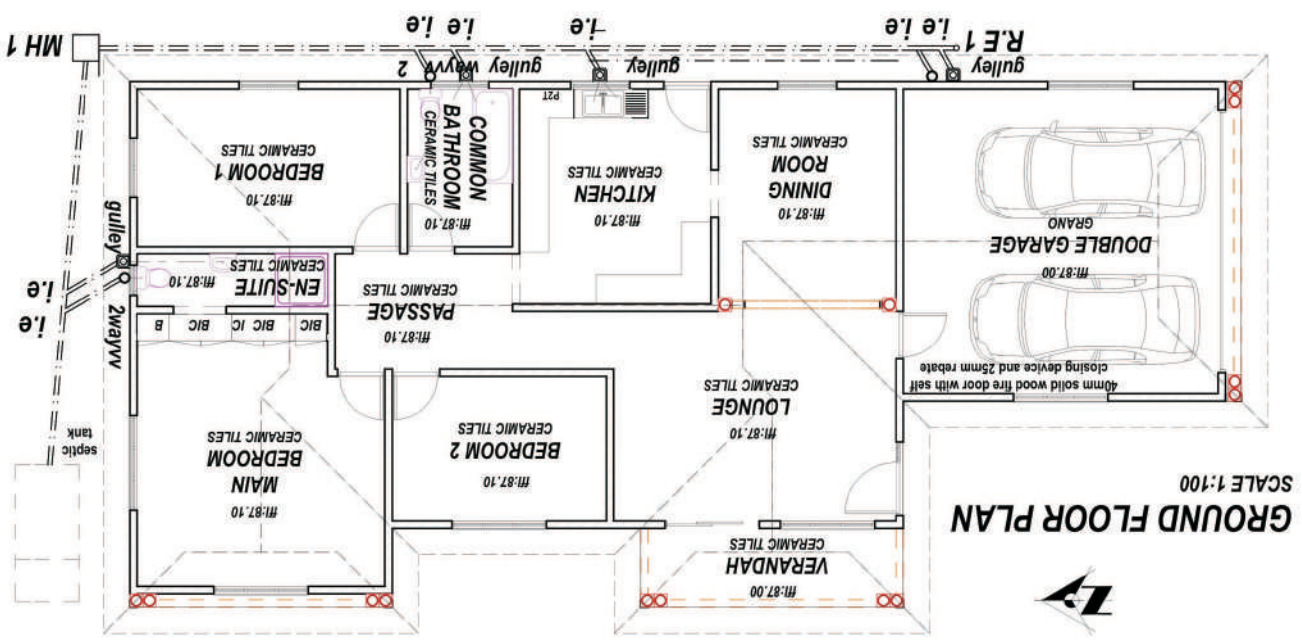

Floor Area: 40 m²
Material Quotation: R
House Plan: R

Floor Area: 40 m²
Material Quotation: R
House Plan: R

GROUND STOREY PLAN
SCALE 1:100

Floor Area: 110 m²

Material Quotation: R

House Plan: R

GROUND STOREY PLAN
SCALE 1:100

Floor Area: 93 m²
Material Quotation: R
House Plan: R

Floor Area: 100 m²
Material Quotation: R
House Plan: R

Floor Area: 88 m²
Material Quotation: R
House Plan: R

Floor Area: 90 m²
Material Quotation: R
House Plan: R

Floor Area: 110 m²
Material Quotation: R
House Plan: R

Floor Area: 130 m²
Material Quotation: R
House Plan: R

Floor Area: 150 m²
Material Quotation: R
House Plan: R

Floor Area: 145 m²
Material Quotation: R
House Plan: R

Floor Area: 178 m²

Material Quotation: R

House Plan: R

Floor Area: 118 m²

Material Quotation: R

House Plan: R

Floor Area: 110 m²

Material Quotation: R