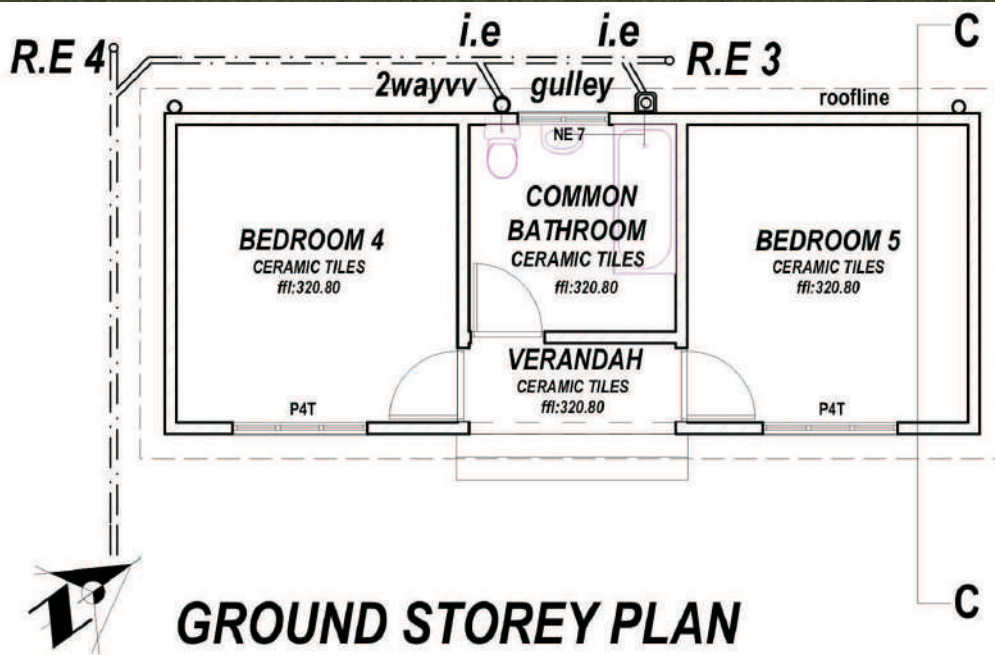

Asakhe Hardware House Plan Booklet

ASAKHE
HARDWARE

**Buy a HOUSE PLAN of your choice and
get a building estimation/Quotation
for FREE!!!**

Floor Area: 40 m²
Material Quotation: R
House Plan: R

GROUND STOREY PLAN
SCALE 1:100

Floor Area: 40 m²
Material Quotation: R
House Plan: R

Floor Area: 40 m²
Material Quotation: R
House Plan: R

GROUND STOREY PLAN
SCALE 1:100

Floor Area: 110 m²

Material Quotation: R

House Plan: R

GROUND STOREY PLAN
SCALE 1:100

Floor Area: 95 m² Material Quotation: R

House Plan: R

Floor Area: 98 m²

Material Quotation: R

House Plan: R

Floor Area: 103 m²
Material Quotation: R
House Plan: R

Floor Area: 100 m²
Material Quotation: R
House Plan: R

GROUND STOREY PLAN
SCALE 1:100

Floor Area: 90 m²

Material Quotation: R

House Plan: R

Floor Area: 77 m²
Material Quotation: R
House Plan: R

Floor Area: 80 m²
Material Quotation: R
House Plan: R

Floor Area: 80 m²
Material Quotation: R
House Plan: R